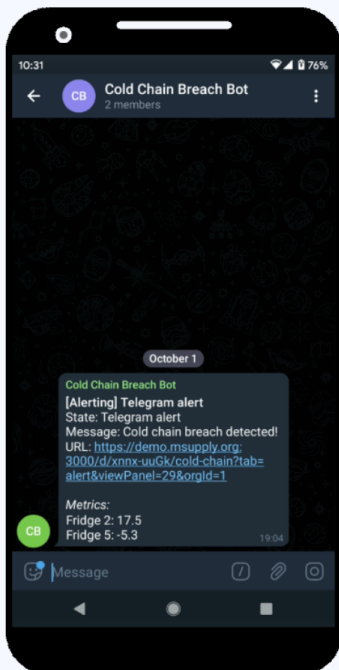

What is mSupply ColdChain?

Monitor **cold storage** temperatures in real-time using our **free** Android app

- No internet required (uses **Bluetooth**)
- Get **alerted** in real-time
- Connect up to 6 sensors per tablet
-  **open source!**

Integrate with mSupply Desktop to expand functionality:

- Monitor multiple tablets simultaneously
- View compromised stock via a web browser dashboard.
- Receive instant messages about temperature breaches directly to your phone.