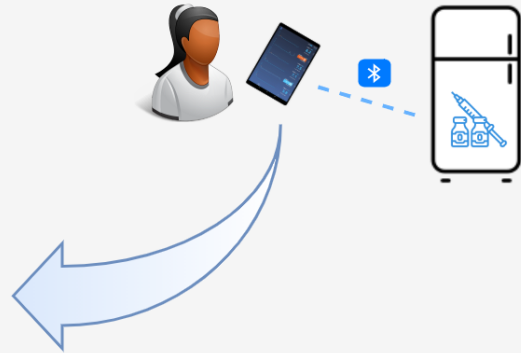

What is mSupply ColdChain?

Monitor **cold storage** temperatures in real-time using our **free** Android app

- No internet required (uses **Bluetooth**)
- Get **alerted** in real-time
- Connect up to 6 sensors per tablet
-  **open source!**

Integrate with mSupply Desktop to expand functionality:

- Monitor multiple tablets simultaneously
- View compromised stock via a web browser dashboard.
- Receive instant messages about temperature breaches directly to your phone.