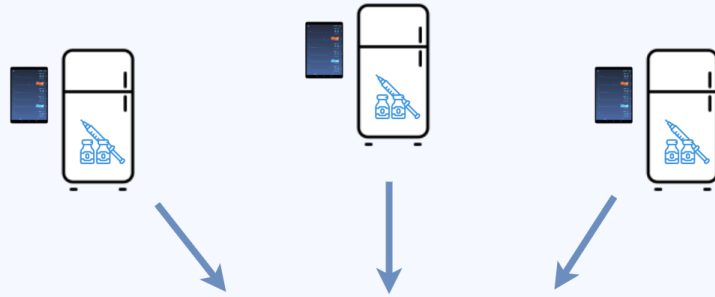

What is mSupply ColdChain?

Monitor **cold storage** temperatures in real-time using our **free** Android app

- No internet required (uses **Bluetooth**)
- Get **alerted** in real-time
- Connect up to 6 sensors per tablet
-  **open source!**

Integrate with mSupply Desktop to expand functionality:

- Monitor multiple tablets simultaneously
- View compromised stock via a web browser dashboard.
- Receive instant messages about temperature breaches directly to your phone.