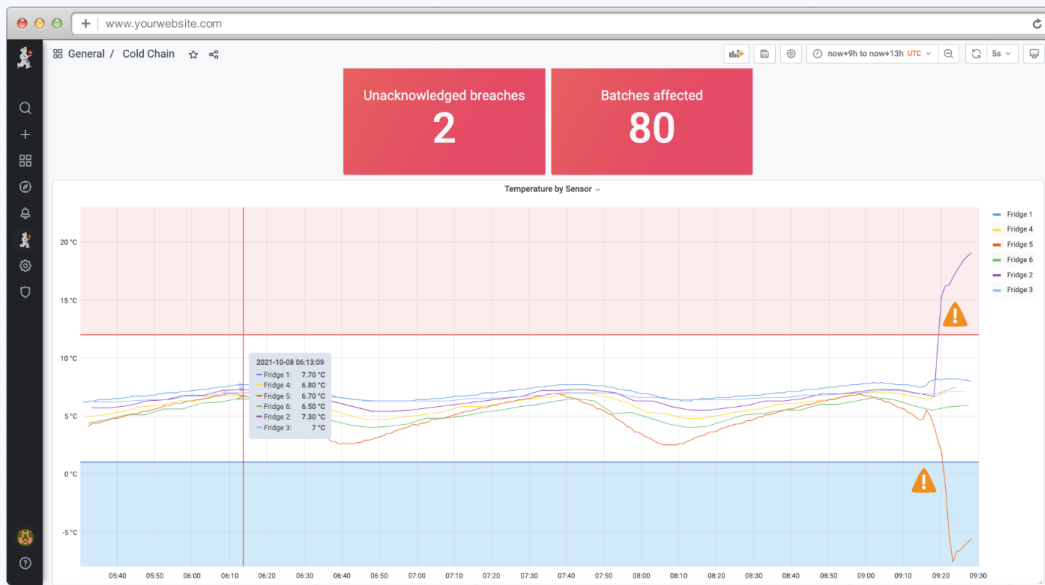

What is mSupply ColdChain?

Monitor **cold storage** temperatures in real-time using our **free** Android app

- No internet required (uses **Bluetooth**)
- Get **alerted** in real-time
- Connect up to 6 sensors per tablet
-  **open source!**

Integrate with mSupply Desktop to expand functionality:

- Monitor multiple tablets simultaneously
- View compromised stock via a web browser dashboard.
- Receive instant messages about temperature breaches directly to your phone.