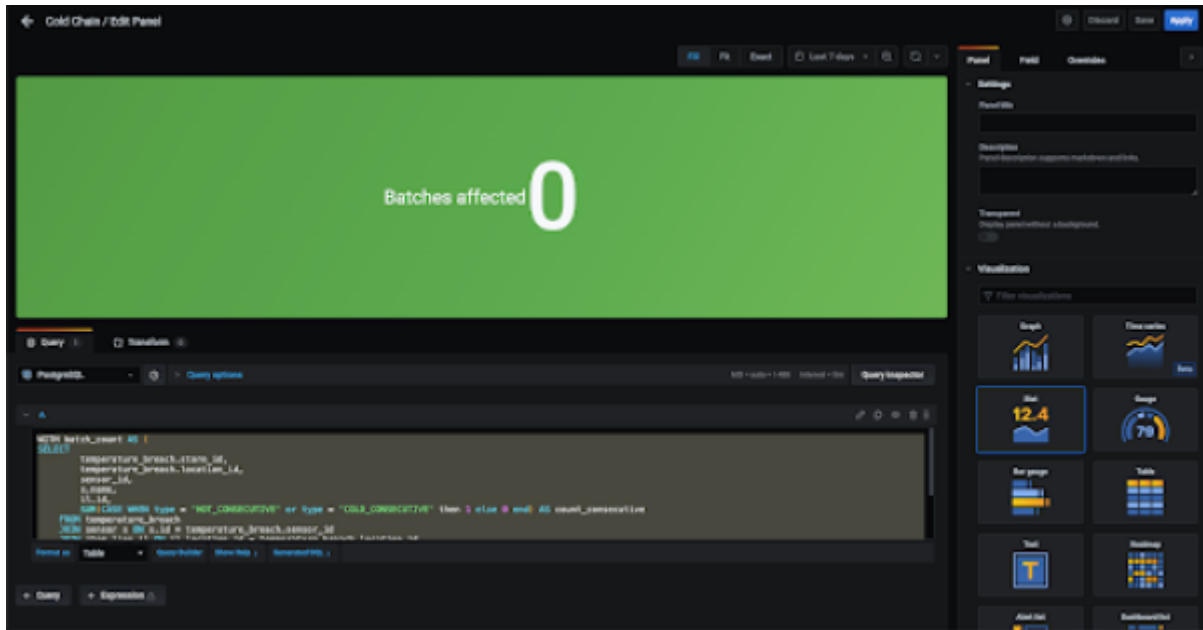

Dashboard

These queries generally need to be set up by an administrator but have been included here as a reference to demonstrate some of the mSupply cold chain data that can be made available on the [mSupply Dashboard](#).

Sensor Graph

Unacknowledged Breaches

Batches affected

Sensor battery life

From: <https://wiki.msupply.foundation/> - mSupply Foundation Documentation

Permanent link: https://wiki.msupply.foundation/en:cold_chain:dashboard?rev=1653537043