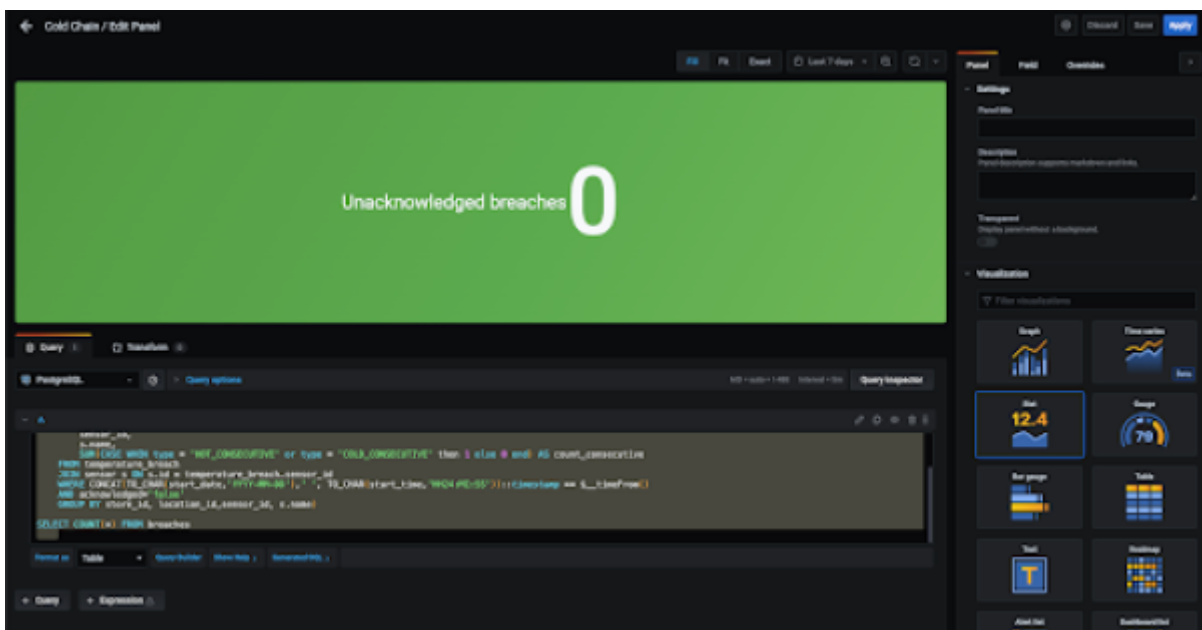

Dashboard

These queries generally need to be set up by an administrator but have been included here as a reference to demonstrate some of the mSupply cold chain data that can be made available on the [mSupply Dashboard](#).

Sensor Graph

Unacknowledged Breaches

Batches affected

Sensor battery life

From: <https://wiki.msupply.foundation/> - mSupply Foundation Documentation

Permanent link: https://wiki.msupply.foundation/en:cold_chain:dashboard?rev=1653537043