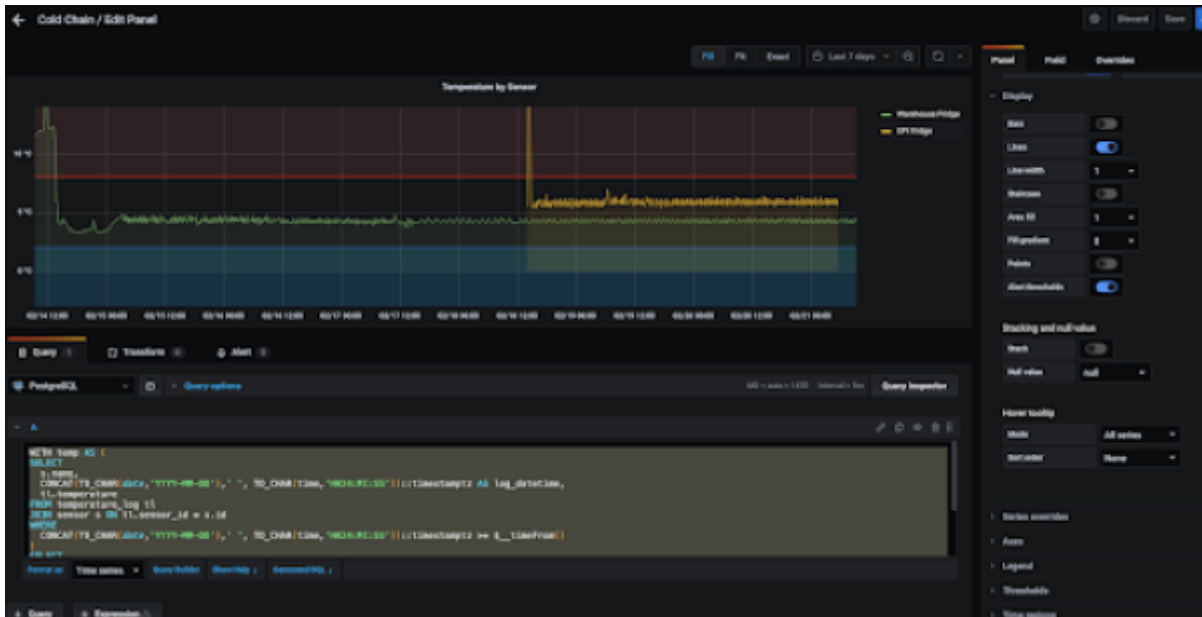

Dashboard

These queries generally need to be set up by an administrator but have been included here as a reference to demonstrate some of the mSupply cold chain data that can be made available on the [mSupply Dashboard](#).

Sensor Graph

Unacknowledged Breaches

Batches affected

Sensor battery life

From: <https://wiki.msupply.foundation/> - mSupply Foundation Documentation

Permanent link: https://wiki.msupply.foundation/en:cold_chain:dashboard?rev=1653537043