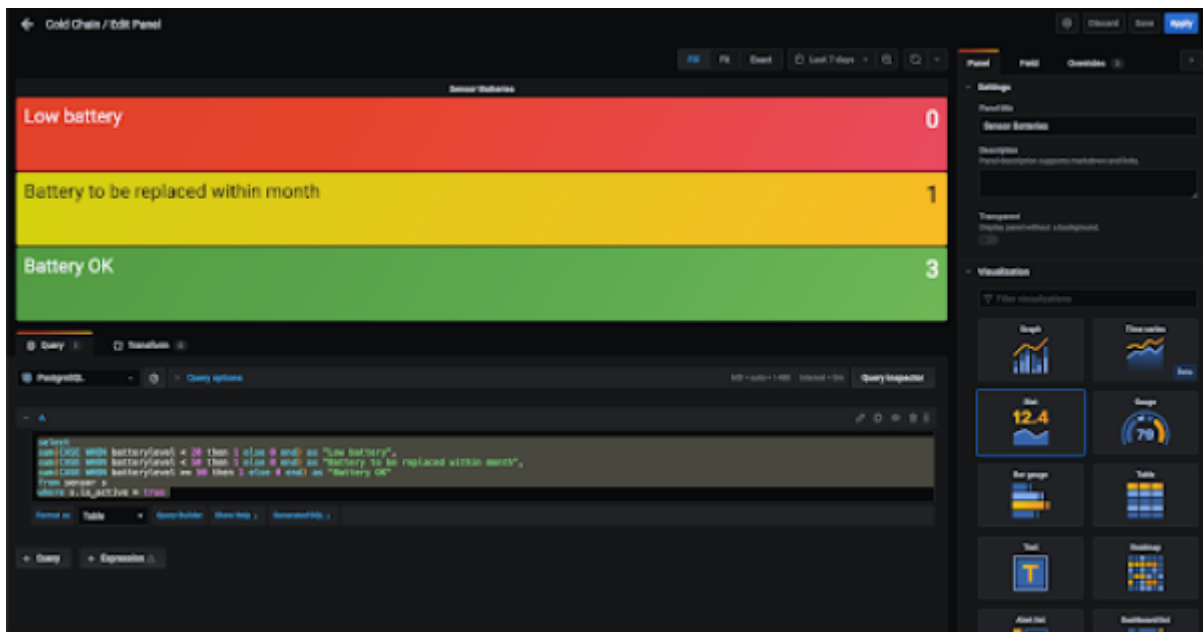

Dashboard

These queries generally need to be set up by an administrator but have been included here as a reference to demonstrate some of the mSupply cold chain data that can be made available on the [mSupply Dashboard](#).

Sensor Graph

Unacknowledged Breaches

Batches affected

Sensor battery life

From: <https://wiki.msupply.foundation/> - mSupply Foundation Documentation

Permanent link: https://wiki.msupply.foundation/en:cold_chain:dashboard?rev=1653537043