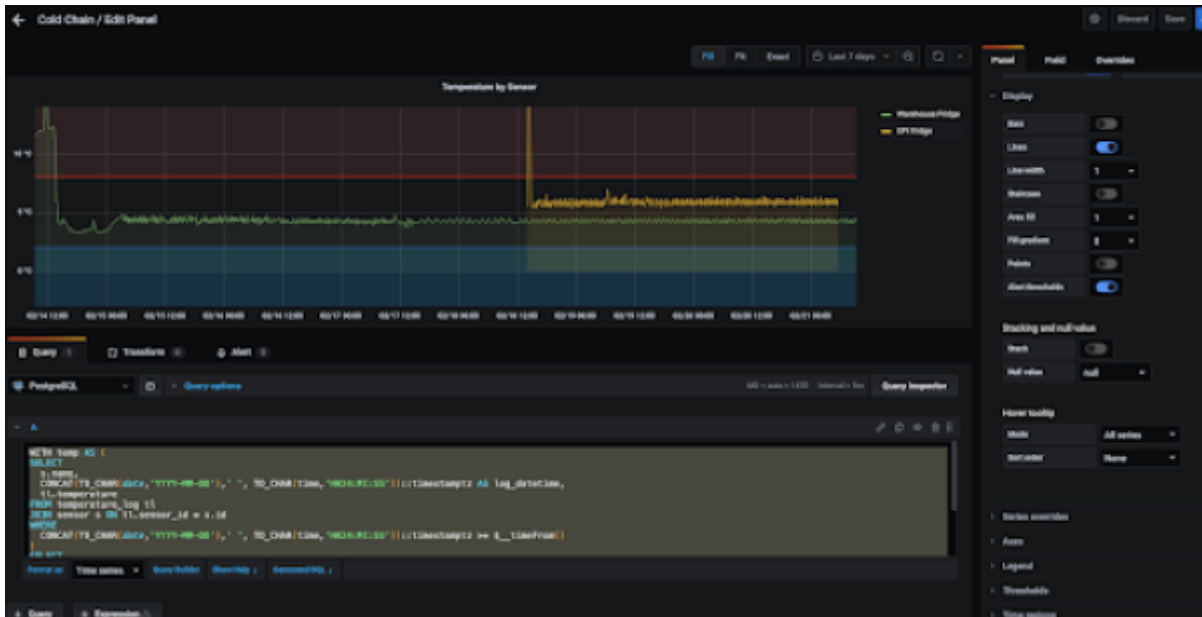

Dashboard

These queries generally need to be set up by an administrator but have been included here as a reference to demonstrate some of the mSupply cold chain data that can be made available on the [mSupply Dashboard](#).

Sensor Graph

Unacknowledged Breaches