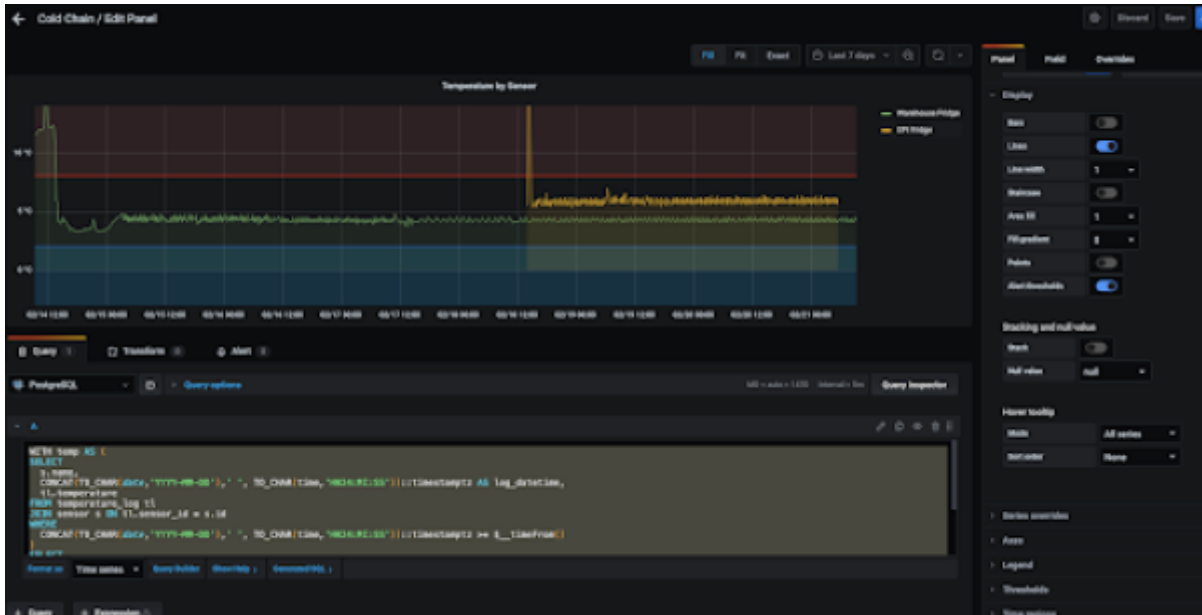

Dashboard

These queries generally need to be set up by an administrator but have been included here as a reference and to provide some ideas of what kinds of data we can show on the [mSupply Dashboard](#).

Sensor Graph

Unacknowledged Breaches

Batches affected

Sensor battery life

From: <https://wiki.msupply.foundation/> - **mSupply Foundation Documentation**

Permanent link: https://wiki.msupply.foundation/en:cold_chain:dashboard?rev=1653536905