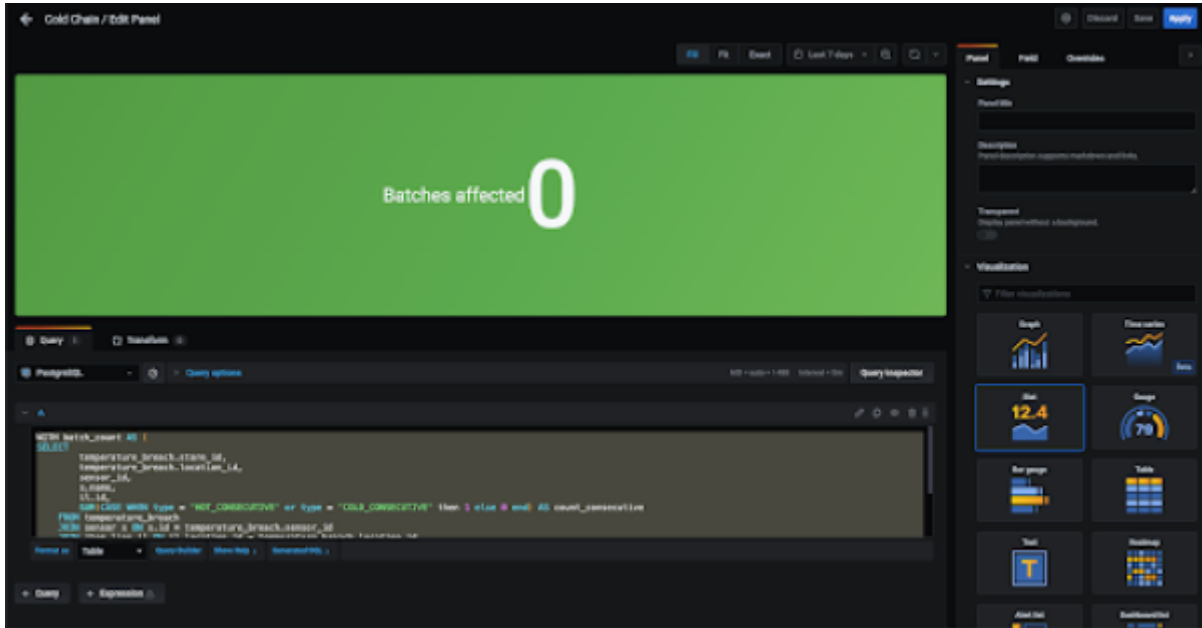

Dashboard

These queries generally need to be set up by an administrator but have been included here as a reference and to provide some ideas of what kinds of data we can show on the [mSupply Dashboard](#).

Sensor Graph

Unacknowledged Breaches

Batches affected

Sensor battery life

From: <https://wiki.msupply.foundation/> - **mSupply Foundation Documentation**

Permanent link: https://wiki.msupply.foundation/en:cold_chain:dashboard?rev=1653536905