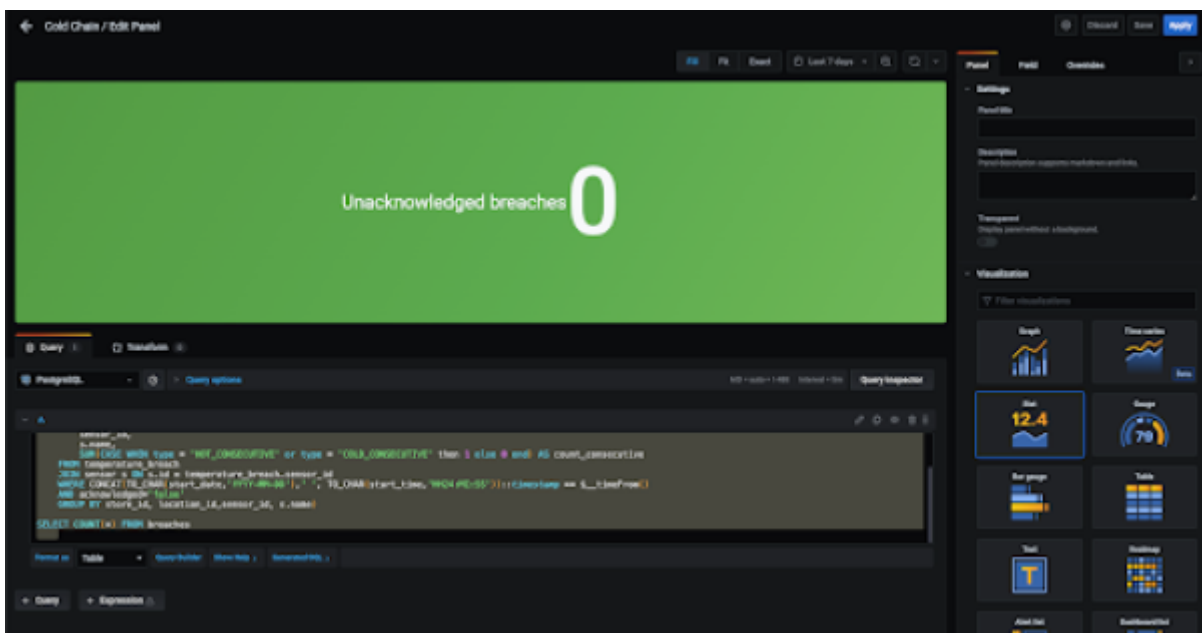

Dashboard

These queries generally need to be set up by an administrator but have been included here as a reference and to provide some ideas of what kinds of data we can show on the [mSupply Dashboard](#).

Sensor Graph

Unacknowledged Breaches

Batches affected

Sensor battery life

From: <https://wiki.msupply.foundation/> - **mSupply Foundation Documentation**

Permanent link: https://wiki.msupply.foundation/en:cold_chain:dashboard?rev=1653536905