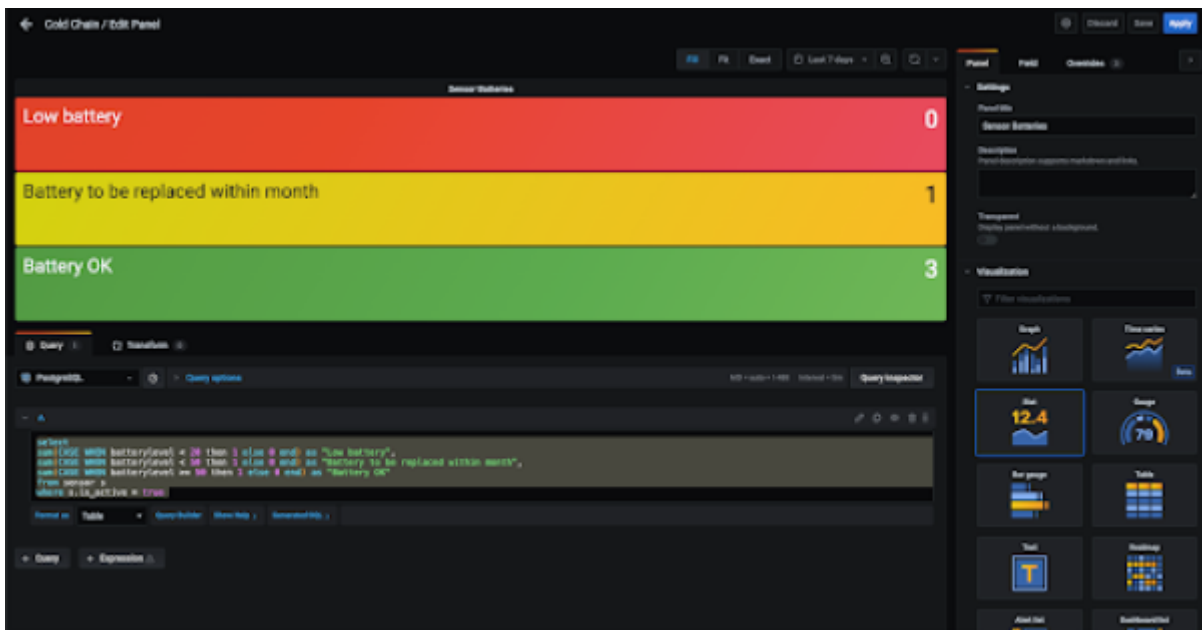

Dashboard

These queries generally need to be set up by an administrator but have been included here as a reference and to provide some ideas of what kinds of data we can show on the [mSupply Dashboard](#).

Sensor Graph

Unacknowledged Breaches

Batches affected

Sensor battery life

From: <https://wiki.msupply.foundation/> - **mSupply Foundation Documentation**

Permanent link: https://wiki.msupply.foundation/en:cold_chain:dashboard?rev=1653536905